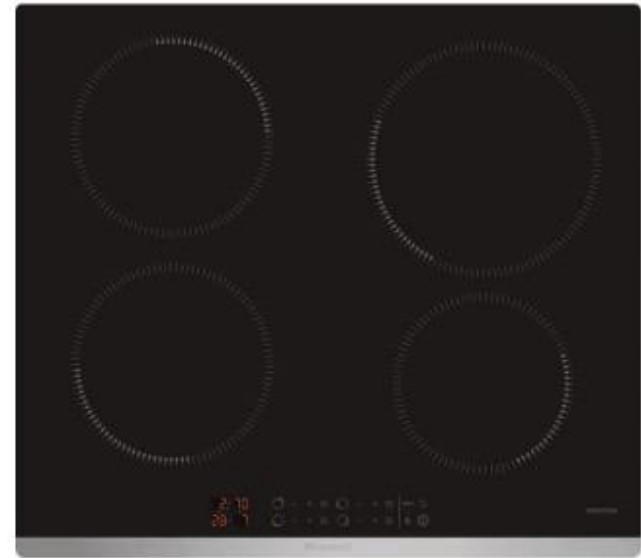

60CM 4 ZONES INDUCTION HOB BPI6410B

Brandt

Whatever today brings.

SPECIFICATIONS

Structure

- Vitroceramic glass
- 60cm
- 4 cooking zones
- Touch sensitive controls

Features

- Pack 10 safety features
- Cooking positions: 10 + P
- 4 timers 1 to 99 minutes
- Recall function
- Power: 3kW

Cooking zones descriptions

- Position of heating element:
- Dimension of heating element:
- Max power of heating element:

Zone 1

Front left
18cm
2.3kW

Zone 2

Front right
16cm
2kW

Zone 3

Rear left
18cm
2.3kW

Zone 4

Rear right
21cm
2.4kW